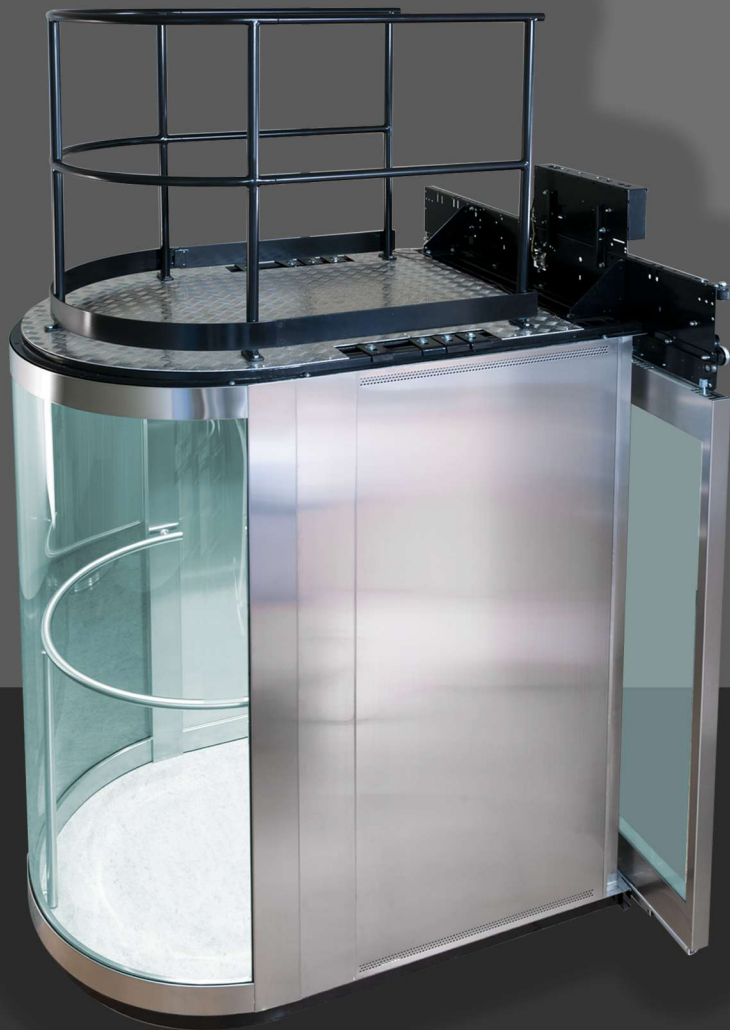

EXCLUSIVE
BELLATRIX

TEKNO® CABINE CARS

EXCLUSIVE

BELLATRIX

CABINA PANORAMICA IN ACCIAIO INOX SCOTCH-BRITE

PANORAMIC CAR IN STAINLESS STEEL SCOTCH-BRITE

Wide ^{VIEW}

AMPIO Panorama

MAKE UP
YOUR LIFT

REALIZZA IL TUO STILE CON LA SCELTA DI MATERIALI
E FINITURE PERSONALIZZATI

CHOOSE YOUR STYLE WITH CUSTOMIZED MATERIALS AND FINISHES

PARETI E ACCESSORI

CABINA IN ACCIAIO INOX **SCOTCH-BRITE**
CON PARETE DI FONDO PANORAMICA IN VETRO CURVO
E **CORRIMANO** TONDO CURVILINEO

LUCI E PAVIMENTO

FARETTI **LED LUCE FREDDA**
SU TETTO ACCIAIO INOX **SCOTCH-BRITE**,
PAVIMENTO IN **LINOLEUM 672 GRIGIO**
MARMORIZZATO

WALLS AND ACCESSORIES

CAR IN STAINLESS STEEL **SCOTCH-BRITE**
WITH PANORAMIC GLASS FRONT WALL
AND ROUND CURVED **HANDRAIL**

LIGHTS AND FLOOR

STAINLESS STEEL CEILING WITH **SPOT LED COLD LIGHT**
FLOOR IN **LINOLEUM 672 MARBLED GREY**

Corato (BA) ITALY - [T] +39 080 8720754 - [F] +39 080 9692320 - [W] www.teknosms.it - [E] info@teknosms.it - SKYPE: teknosms