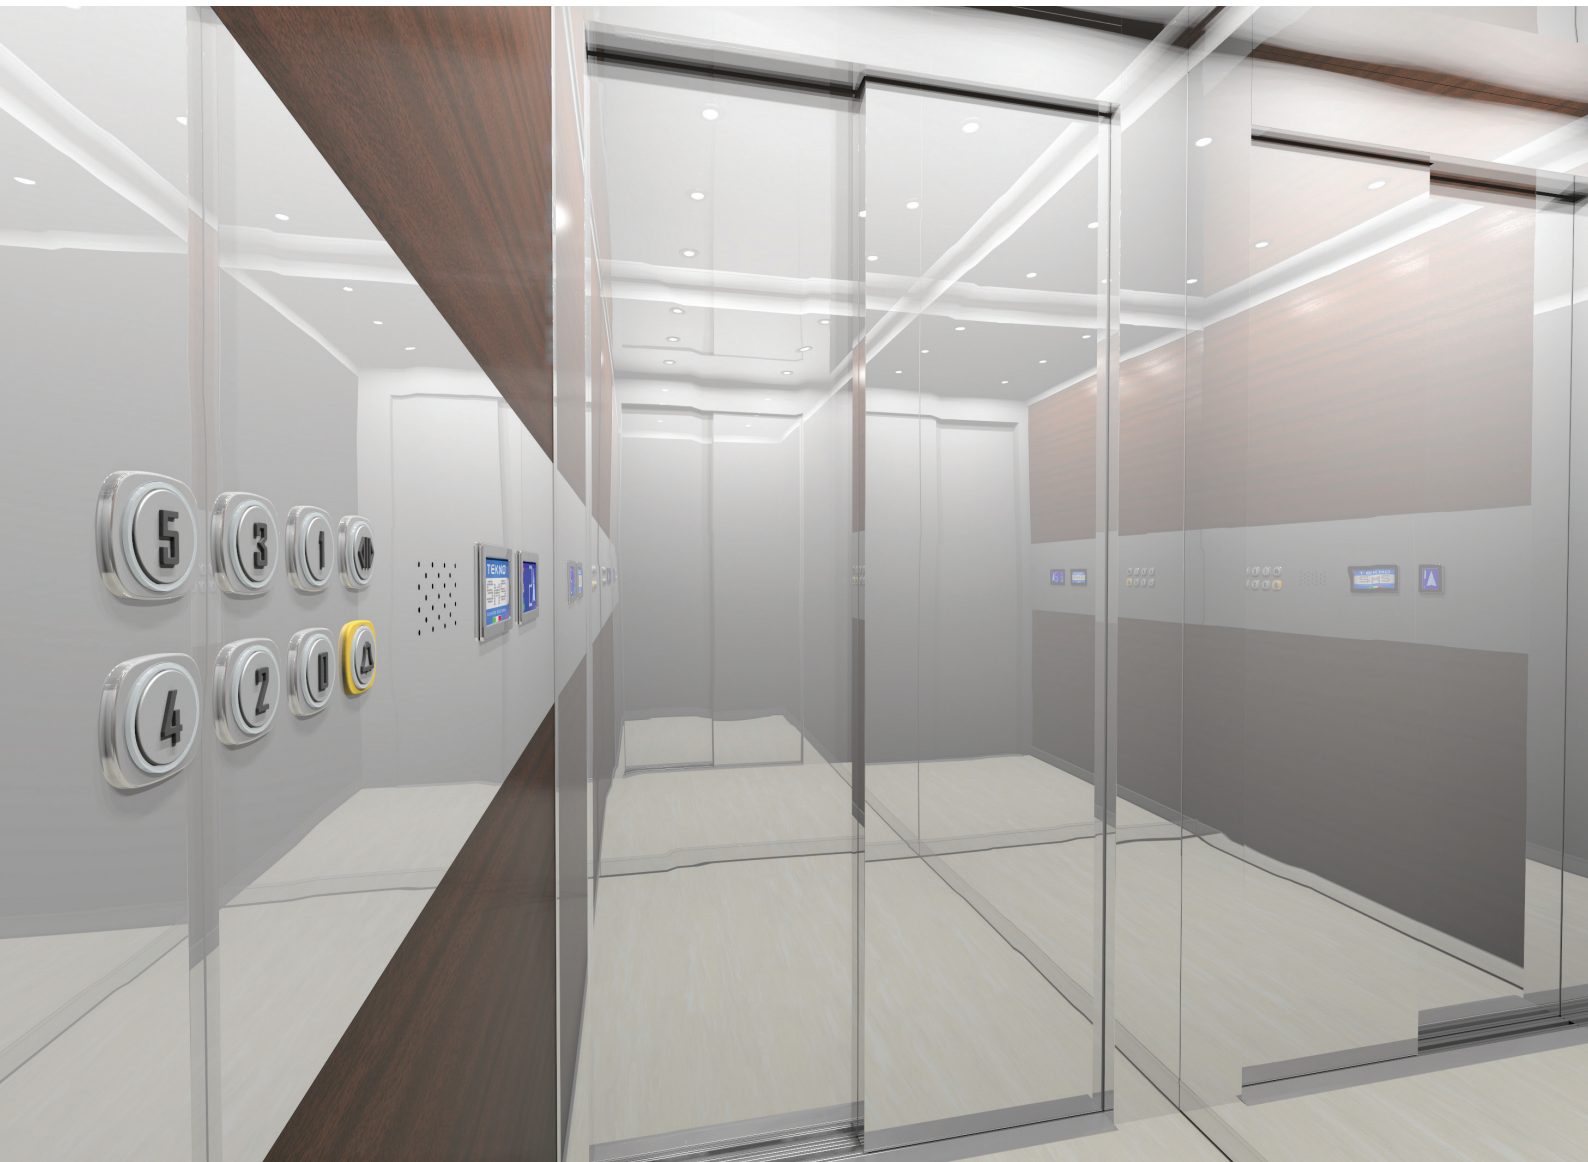

FUTURA 06

PARETI E ACCESSORI

Parete laterale in laminato plastico 1373 Mogano Virginia. Doppio specchio neutro intera parete. Zoccolature e pulsantiera in acciaio inox lucido BA.

LUCI E PAVIMENTO

Tetto in acciaio inox lucido BA con faretti LED. Pavimento in linoleum 542 Beige Venato.

WALLS AND ACCESSORIES

Side wall in plastic laminate 1373 Mogano Virginia. Neutral whole wall mirror. Skylights and pushbutton in glossy stainless steel BA.

LIGHT AND FLOOR

Shiny ST-ST ceiling BA with LED spotlights. Floor in linoleum 542 Veined Beige.

PAROIS ET ACCESSOIRES

Paroi latérale en stratifié plastique 1373 Virginia acajou. Double miroir neutre paroi entière. Plinthes et panneau de commande en acier inoxydable lucide BA.

ECLAIRAGE ET REVÊTEMENT DE SOL

Plafond en acier inoxydable lucide BA avec spots à LED. Revêtement de sol en linoléum 542 beige veiné.

WÄNDE UND AUSSTATTUNG

Seitenwand aus Kunststofflaminat 1373 Mogano Virginia. Neutraler Doppelspiegel an gesamter Wand. Sockelleiste und Tableau aus Edelstahl BA glänzend.

LICHTER UND BODEN

Decke aus Edelstahl BA glänzend mit LED-Spots. Boden Linoleum 542 Beige Geädert.