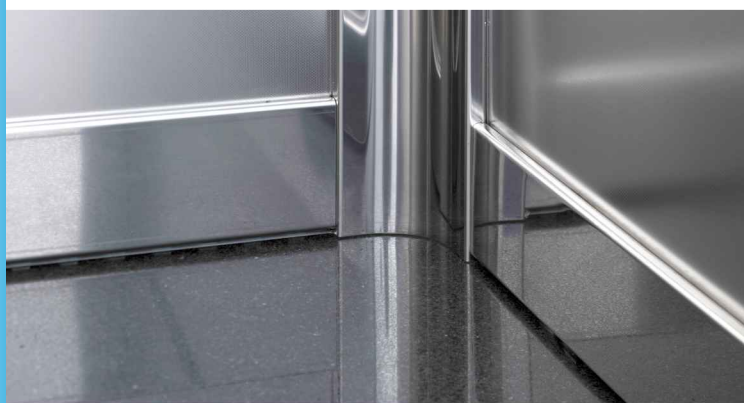

STEEL

PERSEO

CABINA IN ACCIAIO INOX CON MODANATURE ORIZZONTALI, PARETI ANTIGRAFFIO E FINITURE LUCIDE, SPECCHIO 1/2 PARETE

CAR IN STAINLESS STEEL WITH HORIZONTAL MOLDINGS, RIGIDIZED FOR WALLS AND POLISHED FINISHES, AND 1/2 WALL MIRROR

MAKE UP
YOUR LIFT

REALIZZA IL TUO STILE CON LA SCELTA DI MATERIALI E FINITURE PERSONALIZZATI

CHOOSE YOUR STYLE WITH CUSTOMIZED MATERIALS AND FINISHES

Academic BRILLANTE ACCADEMICA Brilliant

PARETI E ACCESSORI

PARETI A DOGHE ORIZZONTALI IN ACCIAIO INOX ANTIGRAFFIO **LINO LUCIDO**, CON PORTE E FINITURE IN ACCIAIO INOX **LUCIDO BA** E MODANATURE INCASSATE, **SPECCHIO** 1/2 PARETE DI FONDO CON **CORRIMANO** TONDO

LUCI E PAVIMENTO

FARETTI **LED LUCE FREDDA** SU TETTO BIANCO, PAVIMENTO IN **ROCKSOLID 630**

WALLS AND ACCESSORIES

WALLS WITH HORIZONTAL PANEL IN STAINLESS STEEL RIGIDIZED **POLISHED LEINEN** WITH DOORS AND FINISHES IN **POLISHED BA** STAINLESS STEEL AND **MOLDING STRIPES**, 1/2 FRONT WALL **MIRROR** WITH ROUND **HANDRAIL**

LIGHTS AND FLOOR

WHITE CEILING WITH SPOT **LED COLD LIGHT**, FLOOR IN **ROCKSOLID 630**